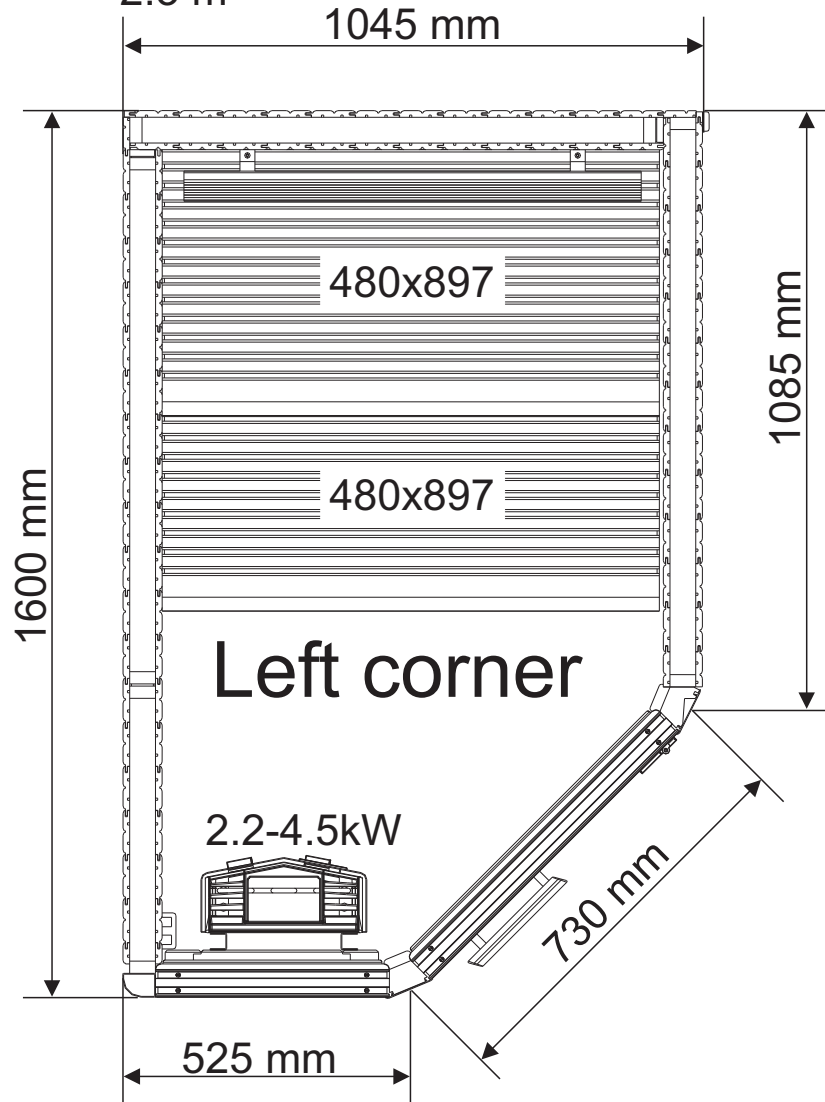

## Layout Lyxrum/Luxury rooms

	sida/page
Alu Line 100	2-3
Alu Line 150	4-5
Alu Line 190	6-7
Alu Line 225	8-9
Midi Vision	10-11
Round Vision 150	12-13
Round Vision 200	14-15
Space Vision 150	16-17
Space Vision 200	18-19
Space Vision 250	20-21
Vital Vision	22

# AluLine 100

2.3 m<sup>3</sup>

# AluLine 190

5.4 m<sup>3</sup> 1890 mm