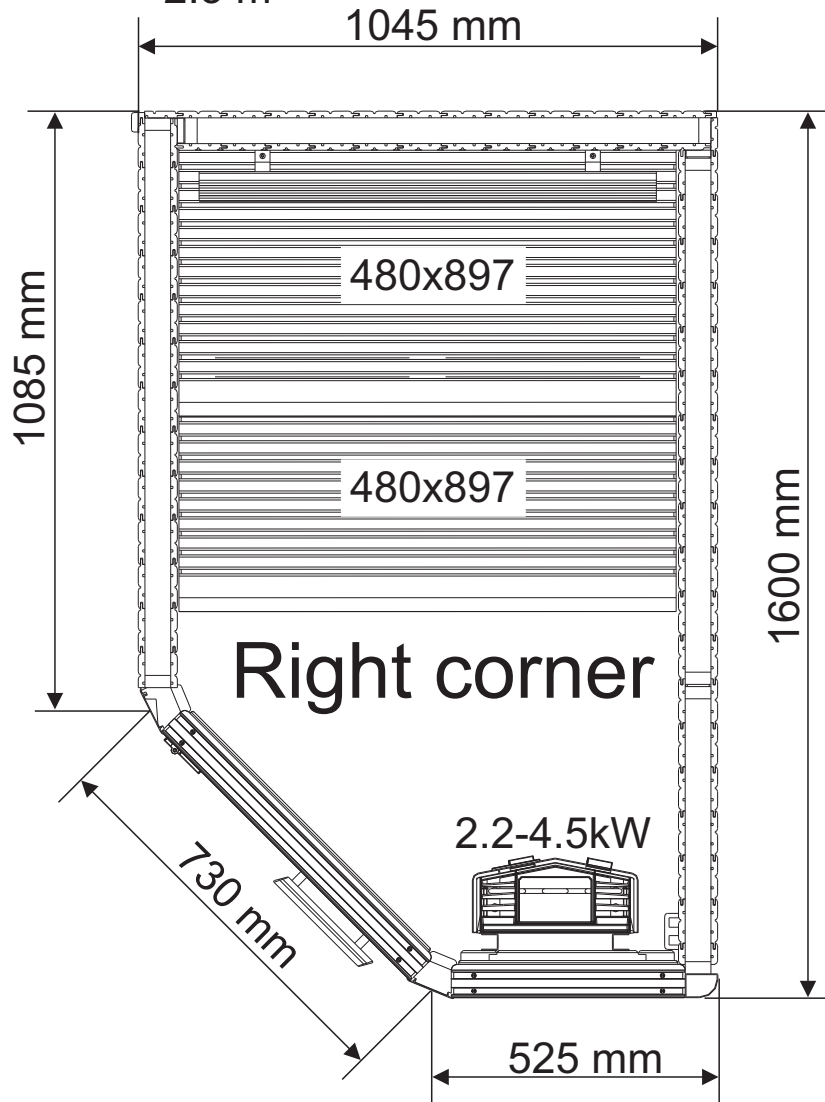

AluLine 100

2.3 m³