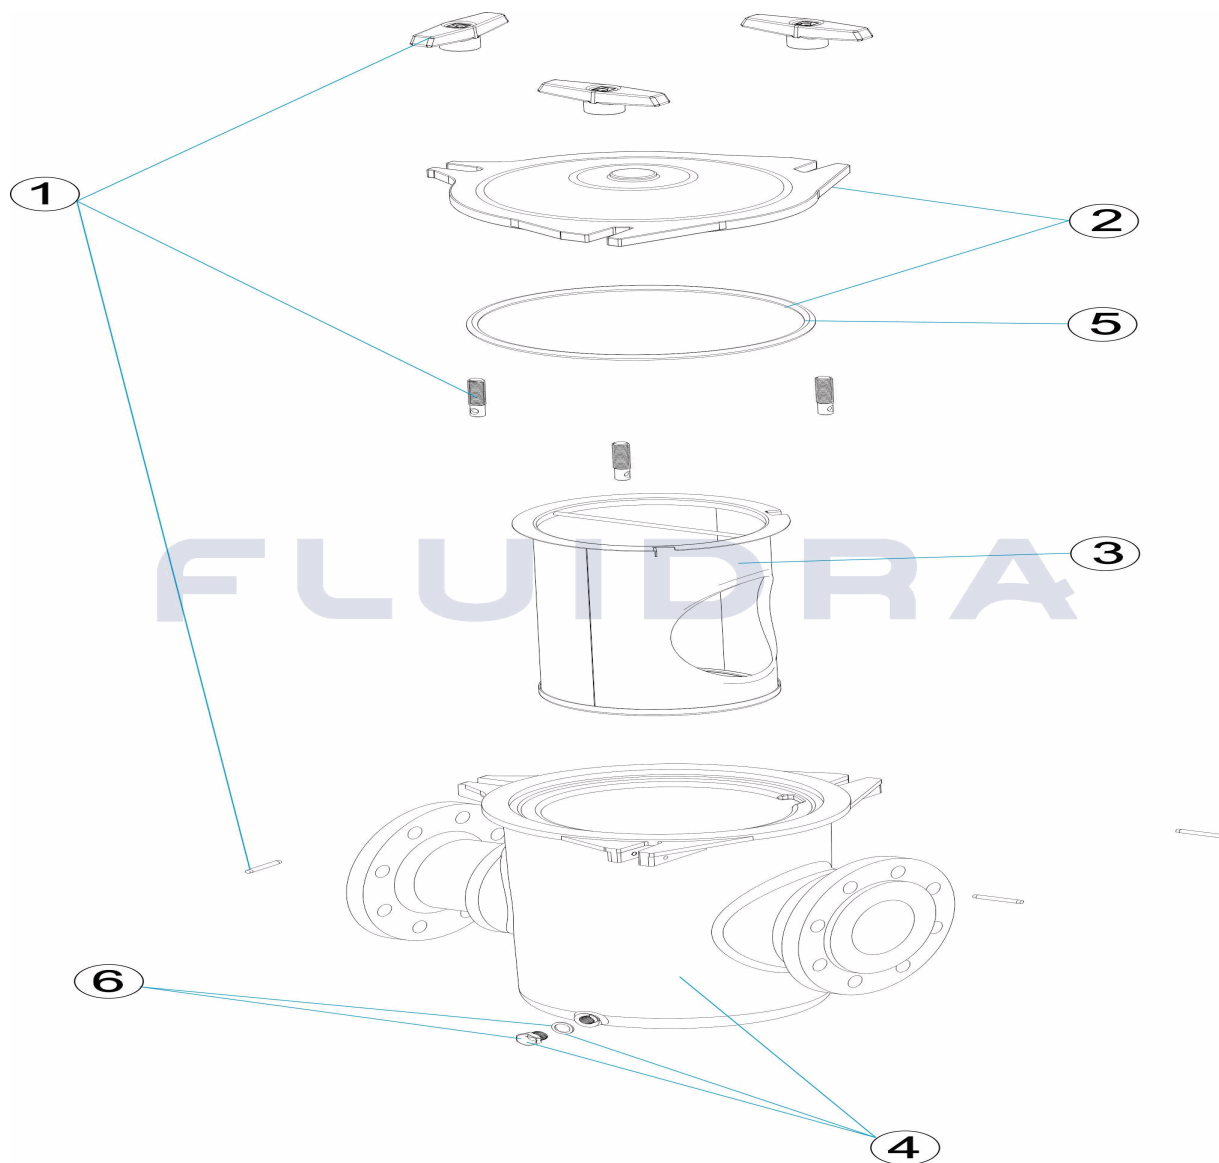

CODICE 20026, 20027, 20028, 20029, 20030, 20031, 20032, 20033

DESCRIZIONE: PREFILTRO 11L

ITALIANO

POS	CODICE	DESCRIZIONE	QUANTITA'	POS	CODICE	DESCRIZIONE	QUANTITA'
1	4405020201	CHIUSURA PREFILTRO	4	* 4405020207	PREFILTRO 15 HP		
2	4405020202	COPERCHIO PREFILTRO	4	* 4405040109	PREFILTRO DN80-65 3X2,5"		
3	4405020203	CESTO PREFILTRO	4	* 4405040110	PREFILTRO DN100-80 4X3"		
4	* 4405020304	PREFILTRO DN65-65 2,5X2,5"	4	* 4405020206	PREFILTRO 12,5 HP		
4	* 4405020404	PREFILTRO 4HP-7,5 HP(01213-01214)	5	4405020255	O-RING D. 232X8		
4	* 4405020205	PREFILTRO 5,5 HP(01215-01216) -10 HP	6	4405020232	TAPPO SPURGO PREFILTRO