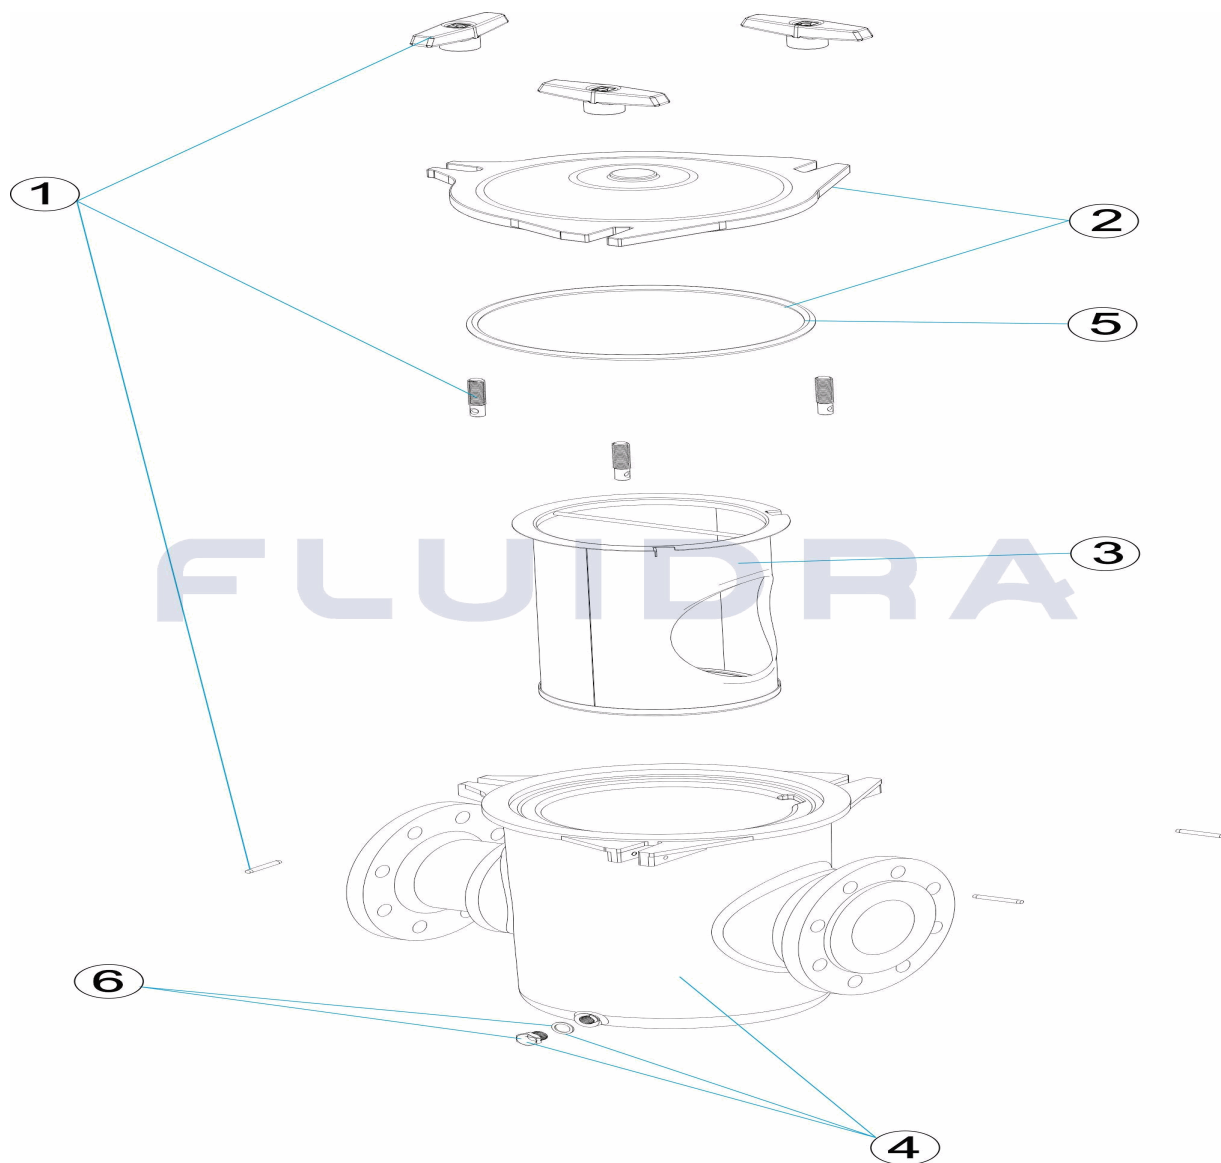

CODE   **20026, 20027, 20028, 20029, 20030, 20031, 20032, 20033**

DESCRIPTION: **STRAINER 11L**

ENGLISH

POS	CODE	DESCRIPTION	QUANTITY	POS	CODE	DESCRIPTION	QUANTITY
1	4405020201	MOTOR PIN	4	* 4405020207	PRE-FILTER 15 HP		
2	4405020202	PRE-FILTER COVER	4	* 4405040109	PRE-FILTER DN80-65 3X2.5"		
3	4405020203	PRE-FILTER BASKET	4	* 4405040110	PRE-FILTER DN100-80 4X3"		
4	* 4405020304	PRE-FILTER DN65-65 2.5X2.5"	4	* 4405020206	PRE-FILTER 12.5 HP		
4	* 4405020404	PRE-FILTER 4HP-7.5 HP(01213-01214)	5	4405020255	O' RING D. 232X8		
4	* 4405020205	PRE-FILTER 5.5 HP(01215-01216) TO 10 HP	6	4405020232	PRE-FILTER DRAIN PLUG